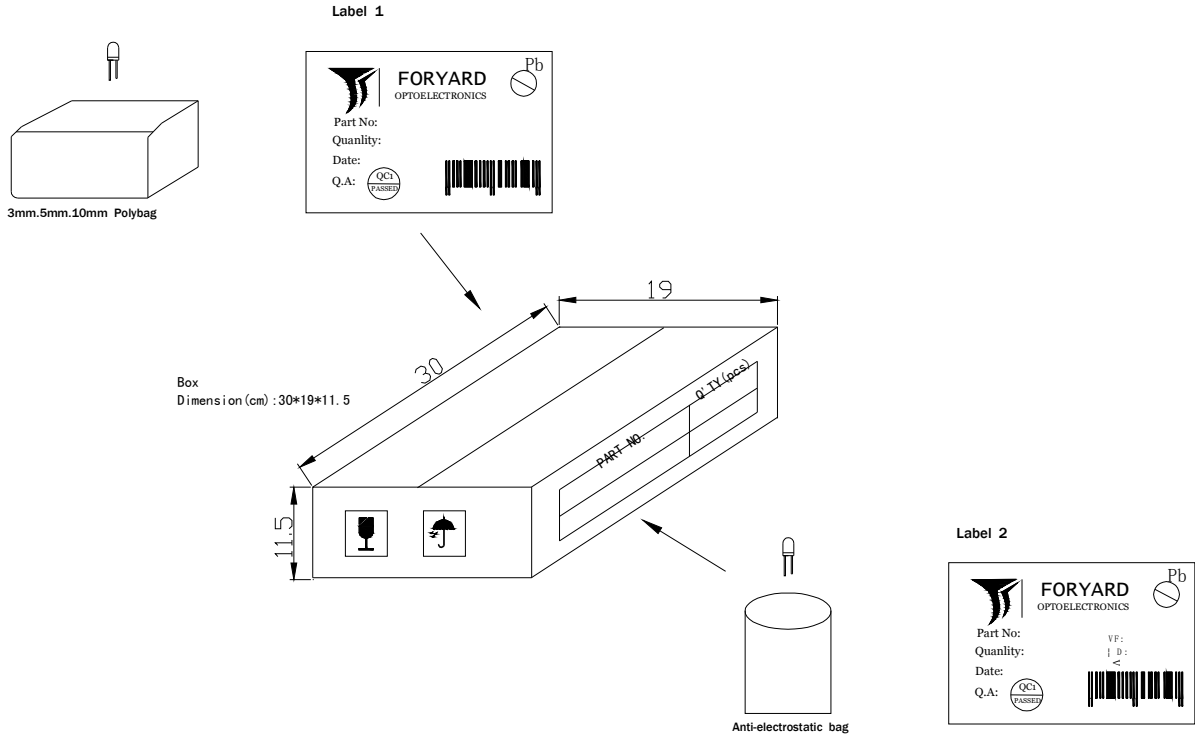

LAMP PACKING.

DEVICE	QTY/polybag(pcs)	Polybag/box A	Fig
5mm(T-1 3/4)	1000	8 bags	Label 1
3mm(T-1)	1000	10 bags	Label 1
10mm(T-1)	250	8 bags	Label 1
Blue/Green/White	500pcs	8 bags	Label 2

CARTON
Dimension(cm):39*32*38

6 Boxes/Carton
 5mm:48,000pcs
 3mm:60,000pcs
 10mm:12,000pcs
 Blue/Pure Green/bluish Green
 /White:24,000pcs