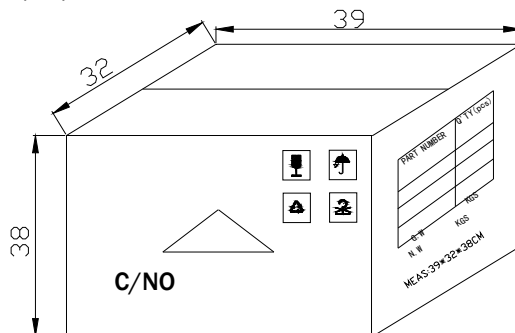

LAMP PACKING.

DEVICE	QTY/polybag(pcs)	Polybag/box A	Fig
5mm(T-1 3/4)	1000	8 bags	Label 1
3mm(T-1)	1000	10 bags	Label 1
10mm(T-1)	250	8 bags	Label 1
Blue/Green/White	500pcs	8 bags	Label 2

CARTON
Dimension(cm):39*32*38

6 Boxes/Carton
 5mm:48,000pcs
 3mm:60,000pcs
 10mm:12,000pcs
 Blue/Pure Green/bluish Green
 /White:24,000pcs