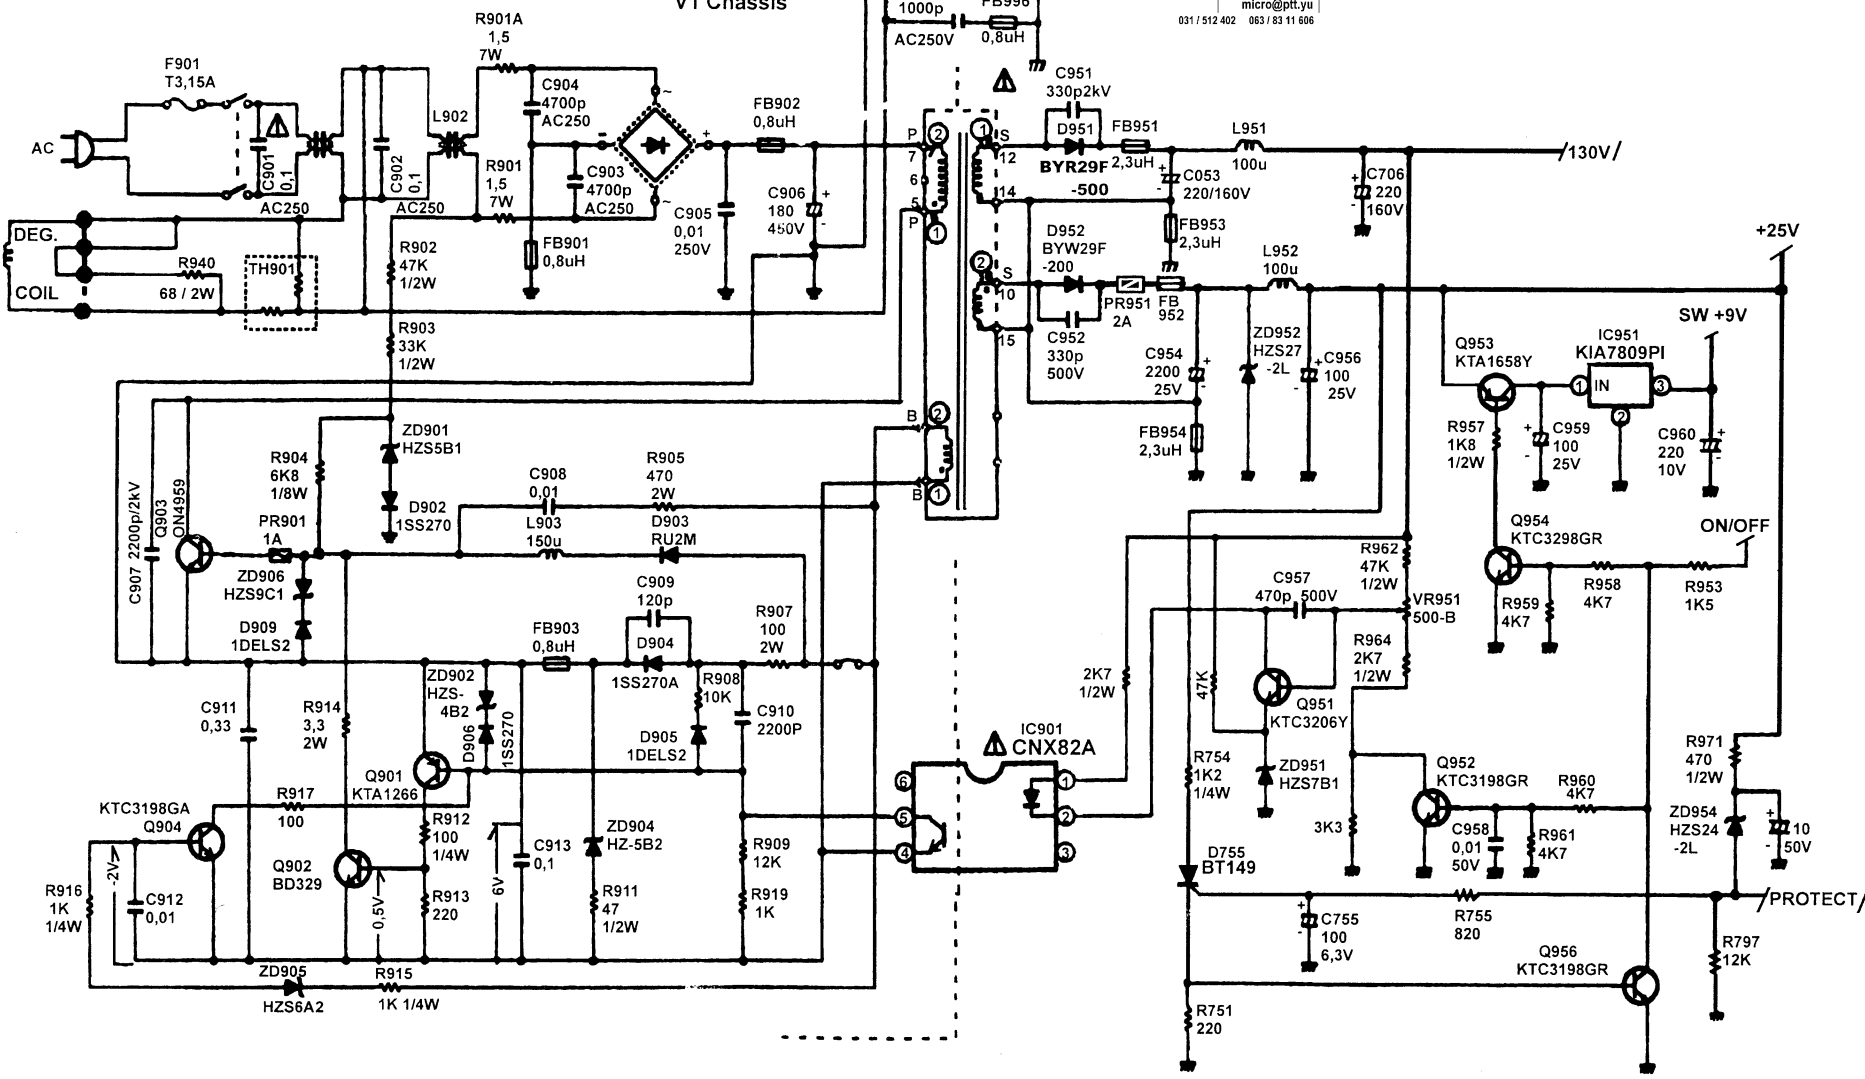

POWER CIRCUIT

HITACHI V1 Chassis

LIVE COLD

This datasheet has been downloaded from:

www.DatasheetCatalog.com

Datasheets for electronic components.